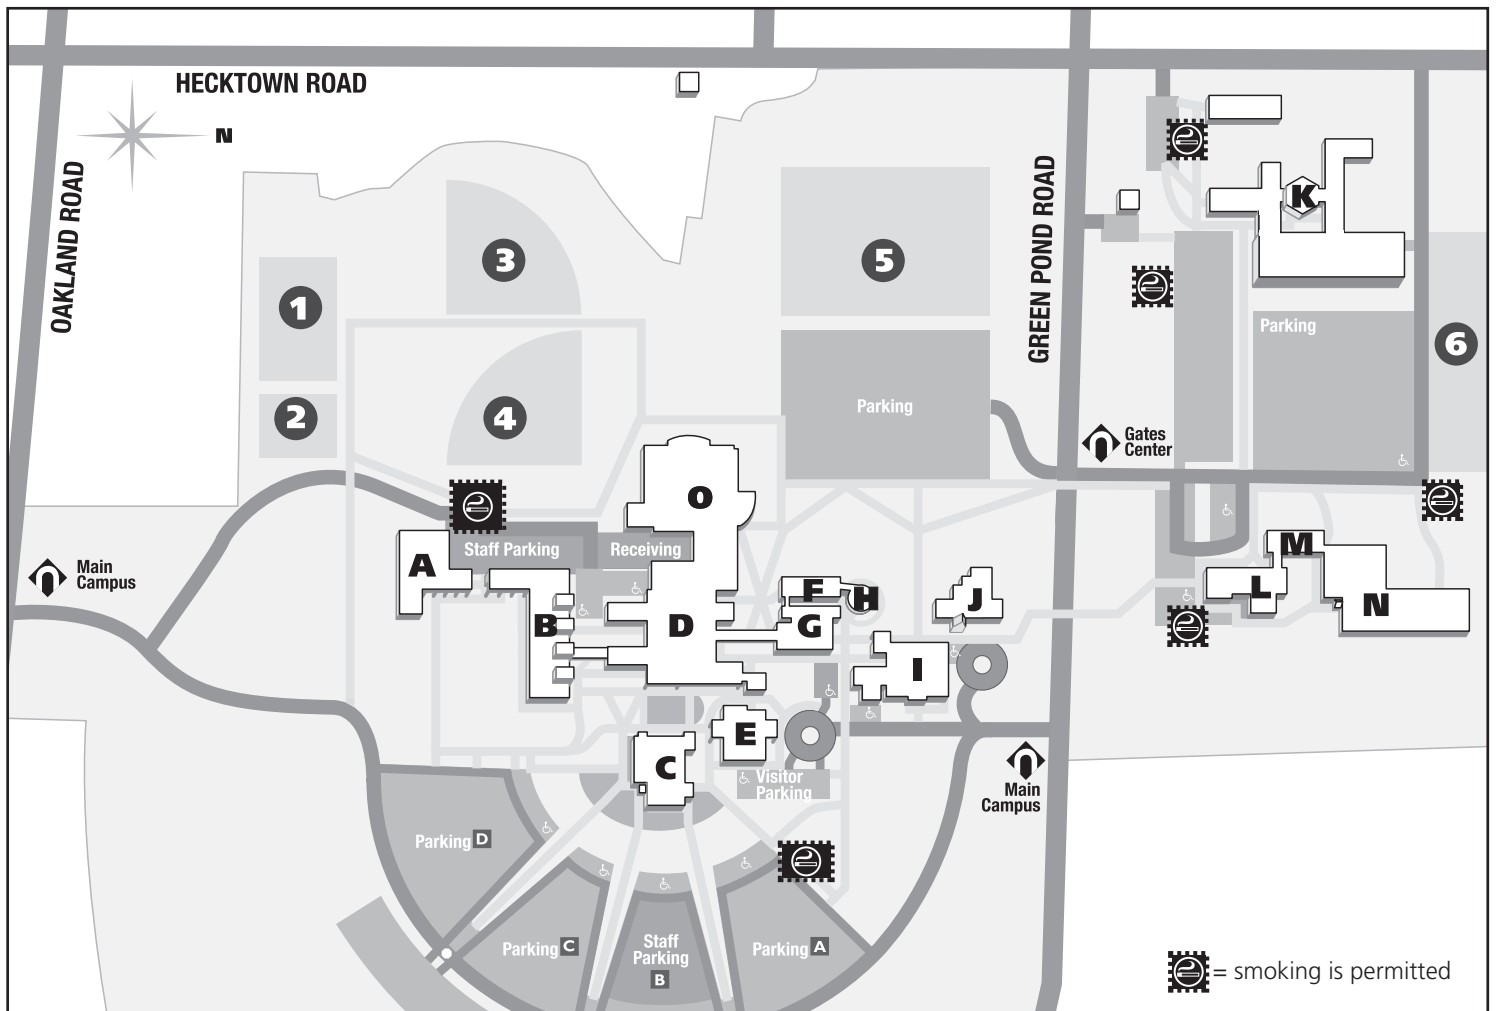

Map of Smoking Areas on Main Campus

Look for:

- A sign saying you are now in a designated smoking area
- A symbol of a lit cigarette with the words "allowed" underneath

BUILDINGS

- | | |
|--|--|
| <p>A Commonwealth Hall</p> <p>B Penn Hall</p> <p>C Kopecek Hall: Lipkin Theatre</p> <p>D College Center:
<i>Cafeteria, Mack Library,
Bookstore, Health Center</i></p> <p>E Student Enrollment Center:
<i>Admissions, Financial Aid, Registrar, Bursar</i></p> <p>F Founders Hall</p> <p>G Richardson Hall: Computer Labs</p> <p>H Kiva</p> <p>I Communications Hall</p> | <p>J Jeanette F. Reibman Hall: Child Care</p> <p>K Housing & Residence Life</p> <p>L Alumni Hall: Hampton Winds Restaurant</p> <p>M County Hall</p> <p>N Hartzell Technology Hall</p> <p>O Spartan Center
<i>Gymnasium, Fitness Center</i></p> |
|--|--|

FEATURES

- 1** Tennis Courts
- 2** Basketball Courts
- 3** Baseball Diamond
- 4** Softball Diamond
- 5** Soccer Field
- 6** Soccer Field