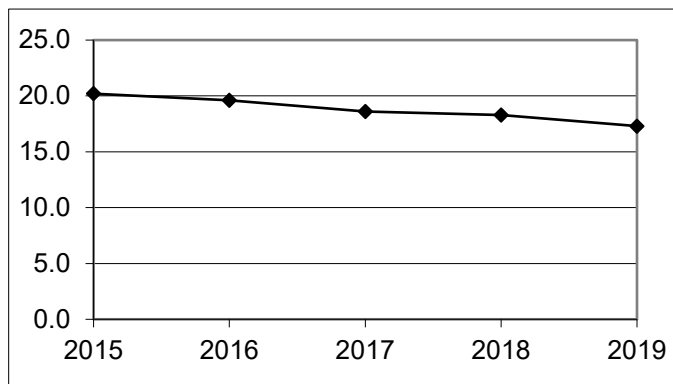

Average Section Size

Fall				
2014	2015	2016	2017	2018
20.8	20.6	20.2	19.6	18.8

Spring				
2015	2016	2017	2018	2019
20.2	19.6	18.6	18.3	17.3

Source: Registrar