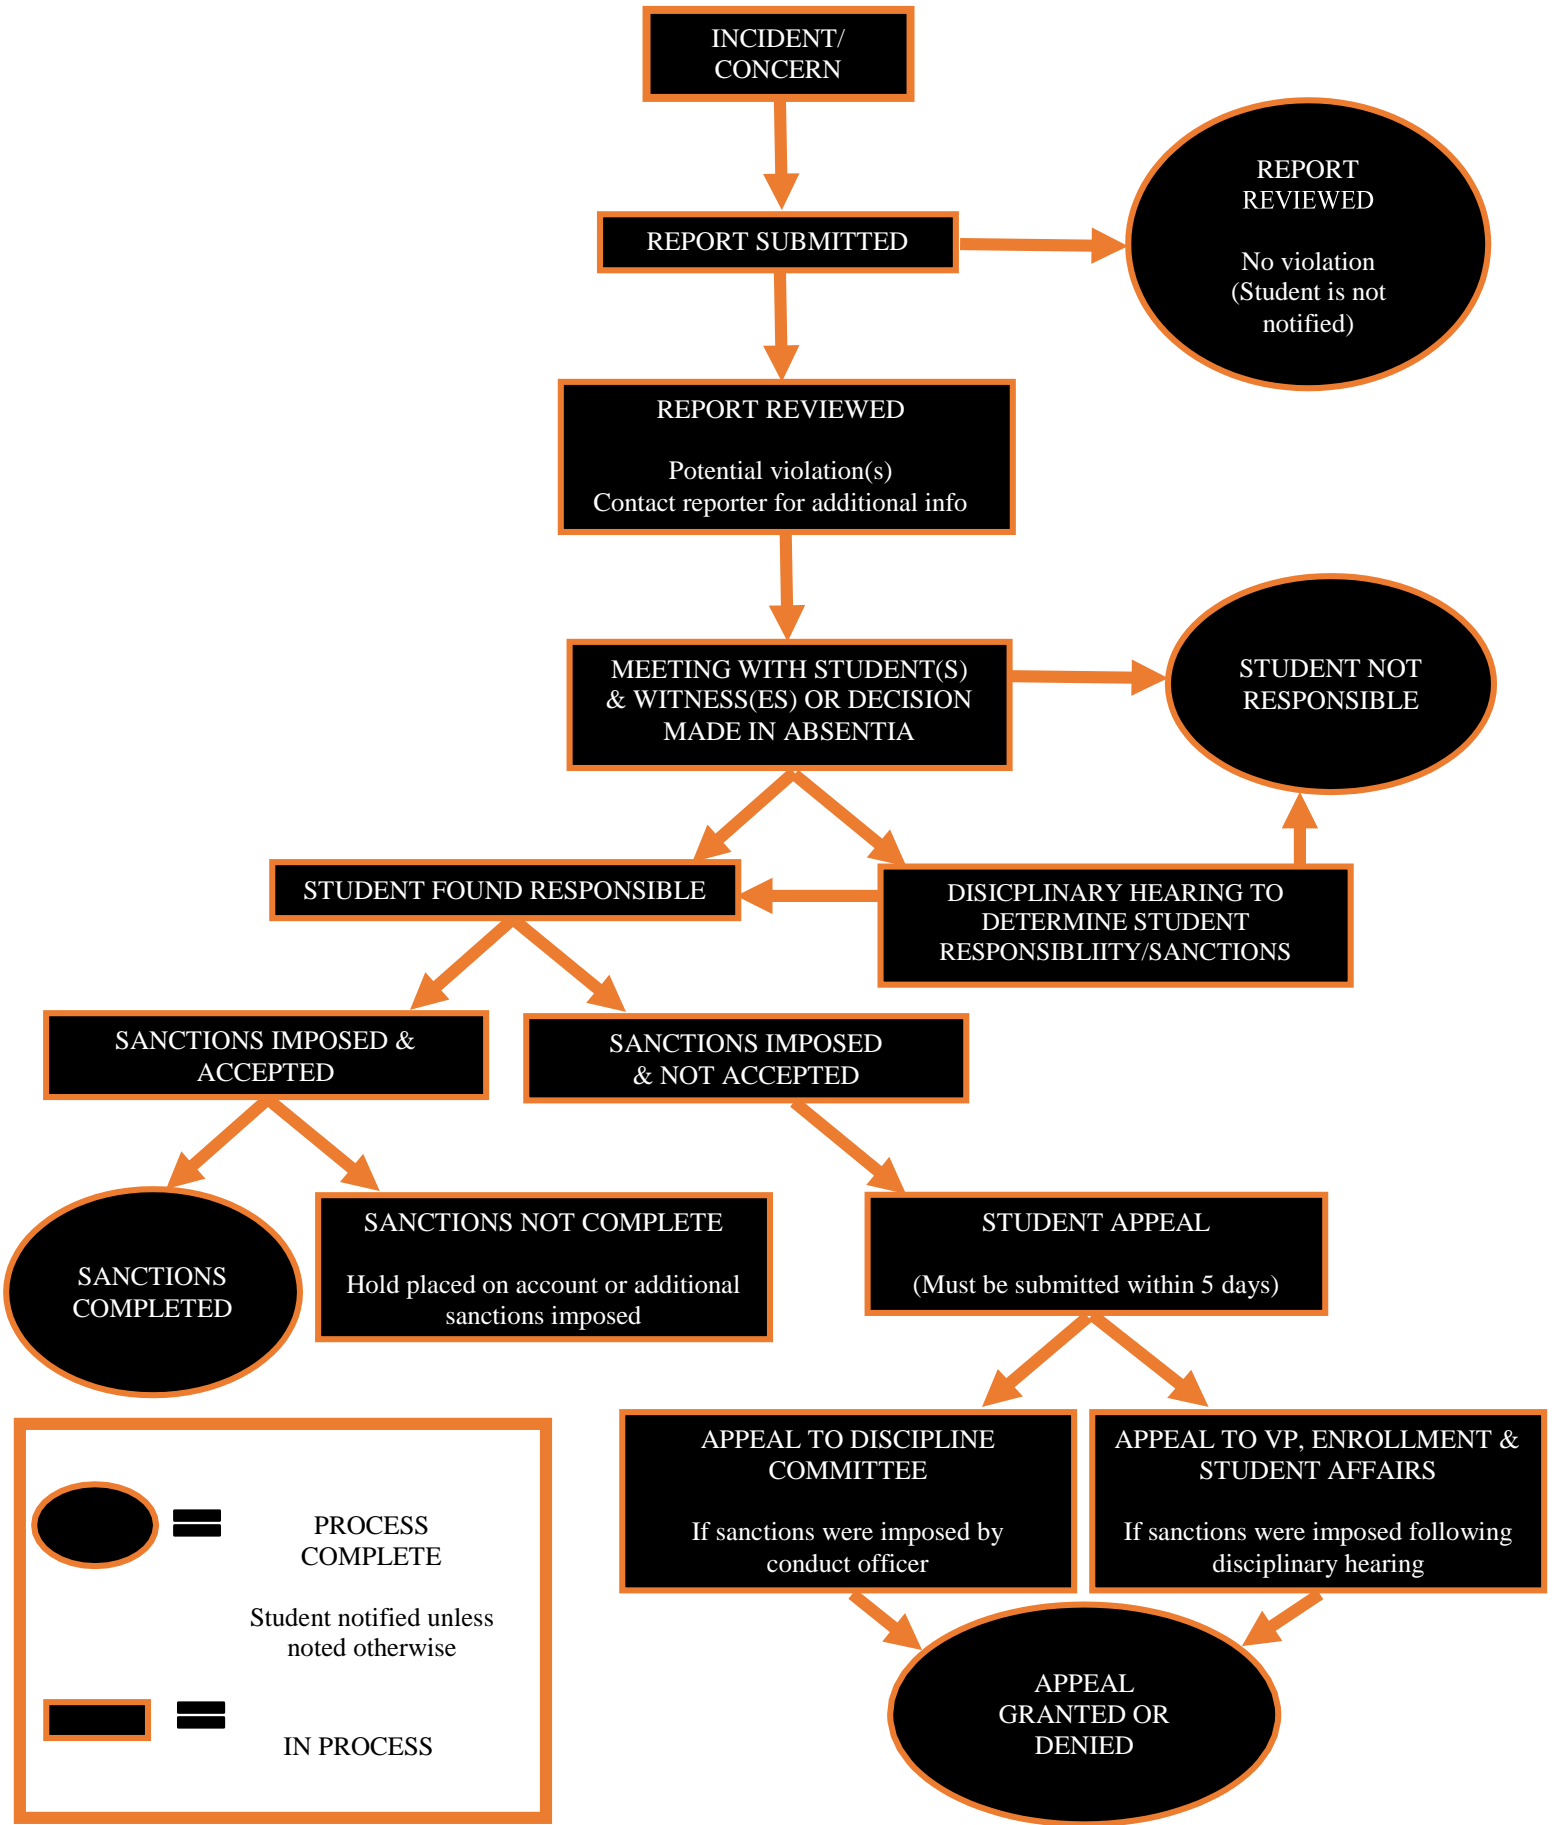

NORTHAMPTON COMMUNITY COLLEGE STUDENT CONDUCT PROCESS

○ = PROCESS COMPLETE

Student notified unless noted otherwise

▭ = IN PROCESS